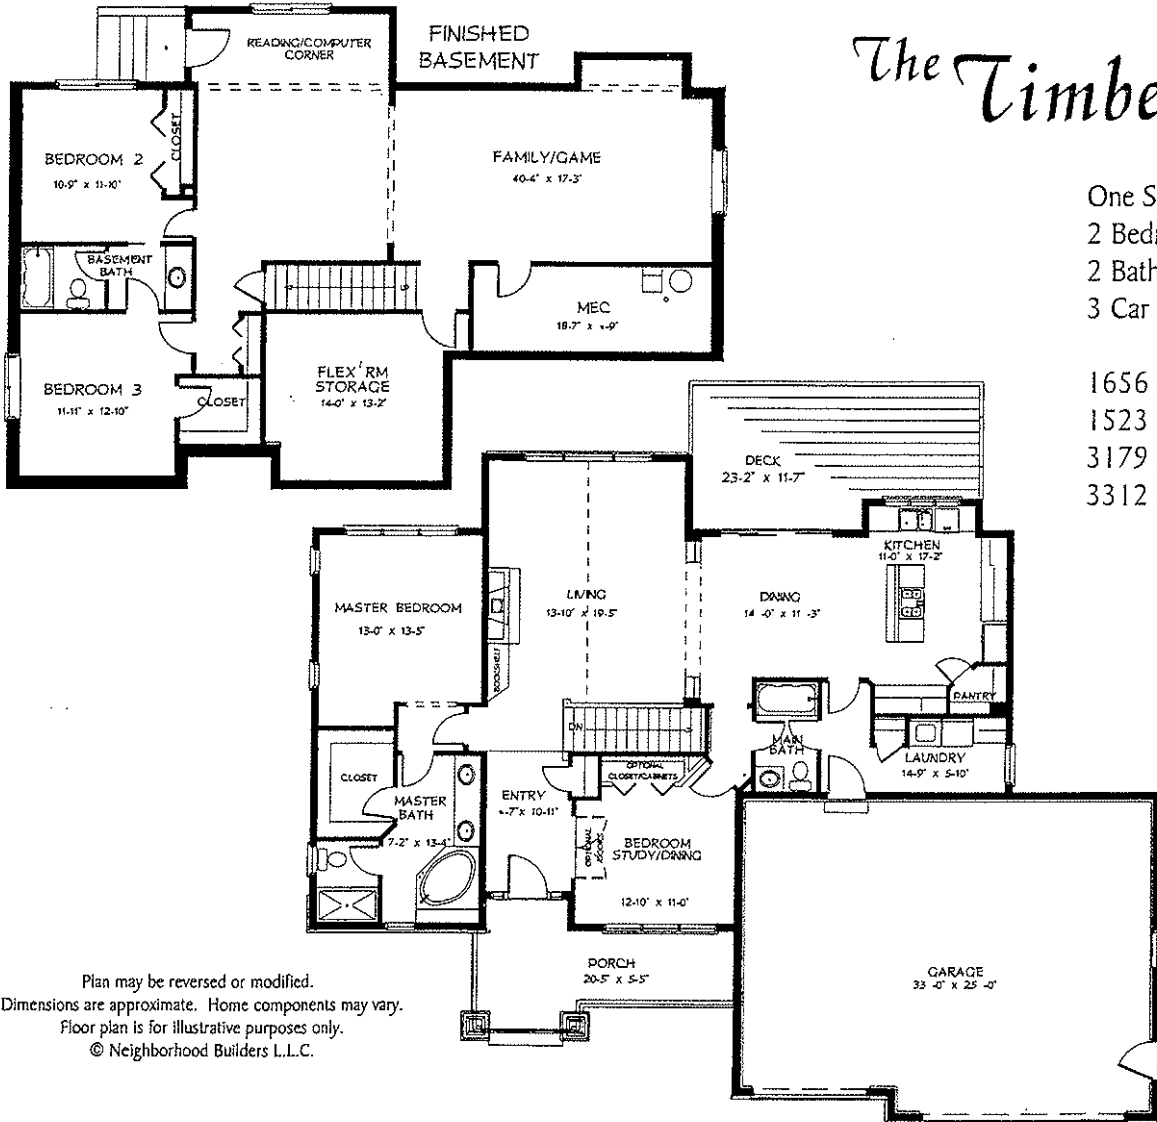

The Timbercreek

- One Story
- 2 Bedrooms
- 2 Baths
- 3 Car Garage

1656 sq.ft. Main
 1523 sq.ft. Finished Bsmt
 3179 sq.ft. Total Finished
 3312 sq.ft. Total

Plan may be reversed or modified.
 Dimensions are approximate. Home components may vary.
 Floor plan is for illustrative purposes only.
 © Neighborhood Builders L.L.C.